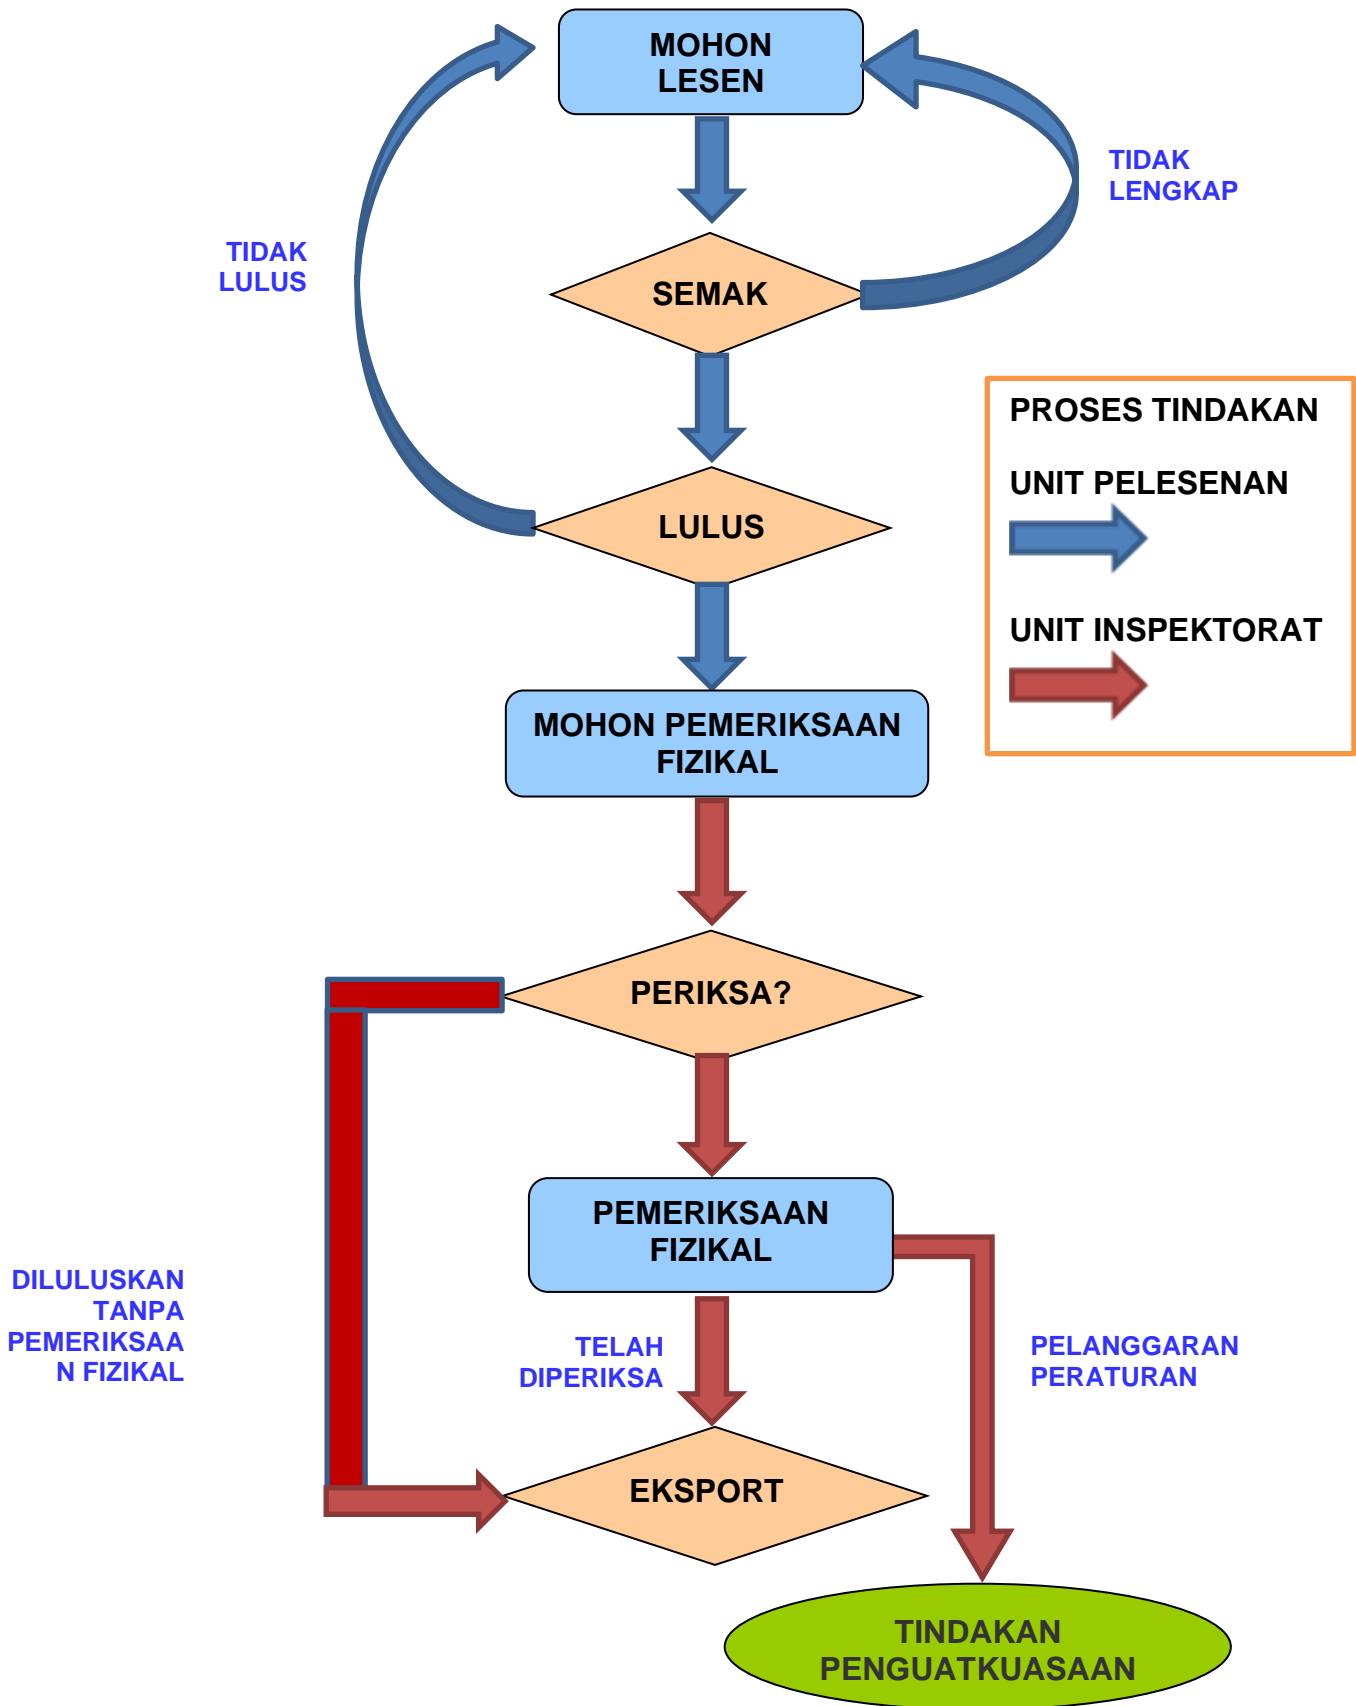

CARTA ALIRAN PROSES PERMOHONAN DAN PEMROSESAN LESEN EKSPORT SERTA PEMERIKSAAN FIZIKAL KAYU

FLOWCHART PROCESS FOR APPLICATION AND PROCESSING OF EXPORT LICENCE AND PHYSICAL INSPECTION