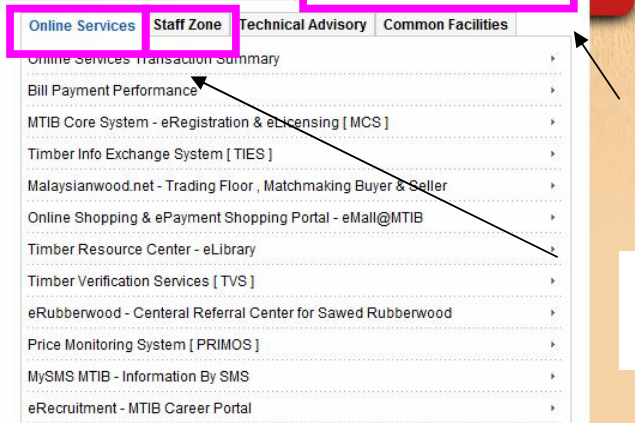

# BANTUAN PORTAL RASMI MTIB

Pilihan Bahasa

Bar Carian

The screenshot shows the official portal of the Malaysian Timber Industry Board (MTIB). The page features a header with the MTIB logo, navigation menu, and search bar. The main content area includes news, events, and a list of online services. The footer contains contact information and a visitor statistics counter.

**Annotations:**

- Pilihan W3C:** Points to the accessibility icons (WCAG, HTML, CSS).
- Menu Atas:** Points to the top navigation menu (Home, About Us, Services, etc.).
- Berita & Maklumat Terkini:** Points to the 'Latest News and Information' section.
- Menu Bawah:** Points to the footer area containing contact details and navigation links.
- Kategori Pengguna:** Points to the 'Industry', 'Public', and 'MTIB' user categories.
- Menu Tambahan / Shortcut Menu:** Points to the 'Online Services' and 'Staff Zone' menu.
- Perkhidmatan MTIB dan Zon Kakitangan:** Points to the list of services and zones.
- Berita Terpilih:** Points to the 'Selected News' section.

Pilihan W3C

Menu Atas

Berita & Maklumat Terkini

Menu Bawah

Kategori Pengguna

Menu Tambahan / Shortcut Menu

Perkhidmatan MTIB dan Zon Kakitangan

Berita Terpilih

## PILIHAN BAHASA & BAR CARIAN